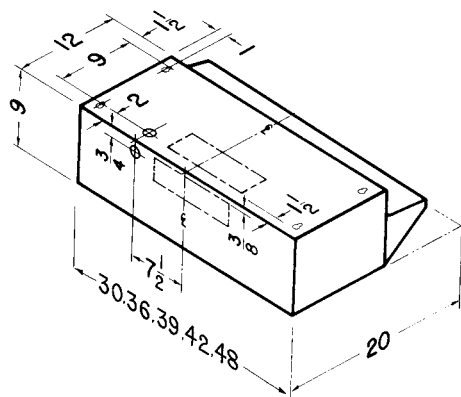

Range Hood Specifications – Special Order Only

WIDTH	WHITE	BLACK	STAINLESS STEEL	WHITE MONOCHROMATIC
30"	893001	893023	893004	893011
36"	893601	893623	893604	—
39"	893901	—	893904	—
42"	894201	894223	894204	—
48"	894801	—	894804	—

Special order. Allow 3 weeks for delivery.

VOLTS	AMPS	SONES VER. HOR.	CFM VER. HOR.	DUCT
120	6.0	6.0 7.0	460 440	3¼" x 10"